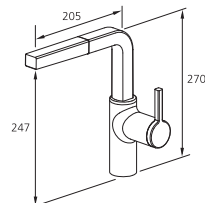

10.191.113.000 all chrome  
A 210

Lever mixer  
lever installation possible on the right  
or left side  
pull-out spray with KWC JETCLEAN  
hose guide, swivelling 360°

10.191.003.000 all chrome  
A 205

Lever mixer  
lever installation possible on the right  
or left side  
pull-out aerator  
hose guide, swivelling 360°

10.191.103.000 all chrome  
A 205

Soap dispenser  
Z.536.159.000 all chrome

Subject to technical,  
range and model changes.  
Dimensions in mm.