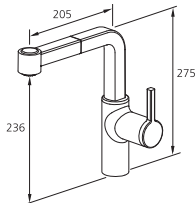

Lever mixer  
swivel spout 270°

10.191.023.000 all chrome  
A 210

Lever mixer  
pull-out spray with KWC JETCLEAN  
hose guide, swivelling 130°

10.191.033.000 all chrome  
A 210

Lever mixer  
pull-out aerator  
hose guide, swivelling 130°

Lever mixer  
lever installation possible on the right  
or left side  
pull-out aerator  
hose guide, swivelling 360°

10.191.103.000 all chrome  
A 205

Soap dispenser  
Z.536.159.000 all chrome

Subject to technical,  
range and model changes.  
Dimensions in mm.