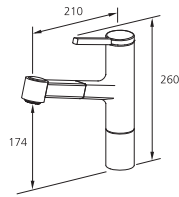

Lever mixer  
swivel spout 270°

10.191.023.000 all chrome  
A 210

Lever mixer  
pull-out spray with KWC JETCLEAN  
hose guide, swivelling 130°

10.191.033.000 all chrome  
A 210

Lever mixer  
pull-out aerator  
hose guide, swivelling 130°

Lever mixer  
lever installation possible on the right  
or left side  
pull-out aerator  
hose guide, swivelling 360°

10.191.103.000 all chrome  
A 205

Soap dispenser  
Z.536.159.000 all chrome

Subject to technical,  
range and model changes.  
Dimensions in mm.