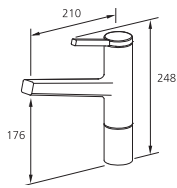

Lever mixer
pull-out spray with KWC JETCLEAN
hose guide, swivelling 130°

10.191.033.000 all chrome
A 210