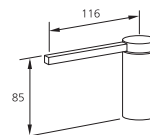

Lever mixer  
lever installation possible on the right  
or left side  
pull-out aerator  
hose guide, swivelling 360°

10.191.103.000 all chrome  
A 205

Soap dispenser  
Z.536.159.000 all chrome

Subject to technical,  
range and model changes.  
Dimensions in mm.