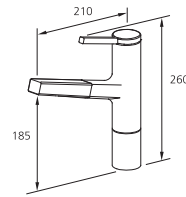

Lever mixer
lever installation possible on the right
or left side
pull-out spray with KWC JETCLEAN
hose guide, swivelling 360°