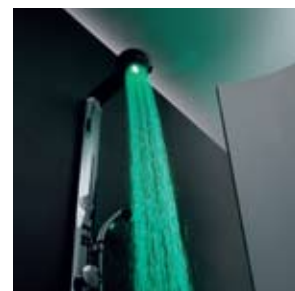

### The shower that lights up for you every day.

Hansaclear lux goes a step further in terms of experiencing the joy of water. Not only is the water's course visible, as in the Hansaclear, the shower is also illuminated from within. This feature makes your showering experience even more intense. The color of the light can be selected at the touch of a button enabling you to enjoy a relaxing or invigorating shower in your favorite color.

Showering relaxes,  
showering invigorates,  
showering animates.

Experience a new kind of wellness and harmony. The Hansacolourshower system will pamper you with lighting and illuminating effects in all colors of the rainbow. You can create your own experience by selecting various options to define your favorite colors. Be invigorated by red, relaxed by blue, calmed by green or subdued by purple. Enjoy the pleasure of the gentle stream of water from above or from the handheld shower head.

For style on a grand scale.

Hansastela complements modern bathrooms with its softened architectural contours. The combination of joystick operation and a wide angular spout creates an unusual and futuristic appearance. It is ideal for pioneers of modern bathroom design and its contrasting visual language makes it particularly versatile for combination with many different basins. Its technology is entirely quality-driven which has always been one of Hansa's standards. Innovative and attractive: the Hansastela joystick cartridge ensures easy, smooth and exact operation.