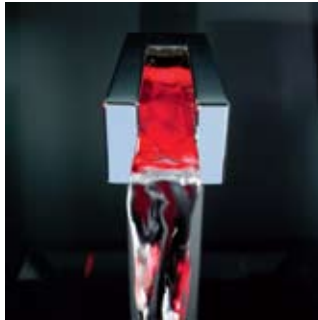

Form follows water.

Hansapurejet exudes a feeling of lightness and sophistication. Its beautifully designed chrome-plated housing combined with the sculpted handle is reminiscent of the soft and soothing flow of water. The unusually flat and practical design generates a feeling of elegant weightlessness. Systematic elegance: with its graceful and subtle design, Hansapurejet is ideal for integration into a wide variety of shower concepts. Hansapurejet is available with 1 or 2 jets with a smooth scroll adjuster for changing between the two.

For style on a grand scale.

Hansastela complements modern bathrooms with its softened architectural contours. The combination of joystick operation and a wide angular spout creates an unusual and futuristic appearance. It is ideal for pioneers of modern bathroom design and its contrasting visual language makes it particularly versatile for combination with many different basins. Its technology is entirely quality-driven which has always been one of Hansa's standards. Innovative and attractive: the Hansastela joystick cartridge ensures easy, smooth and exact operation.

Water creates magnificent spectacles.  
Make it memorable.

Hansacanyon is pure design and technology excellence. Form – uncompromising, extravagant and exciting. Function – a brand new concept in water flow – an open, visible spout. And along the way, the water stream is illuminated and varies its color from cool blue to a warm red according to temperature. The entire operation of the Hansacanyon is electronically controlled with a touch pad. With its strict, unusually angular profile, Hansacanyon throws an entirely new light on the interpretation of the water experience.