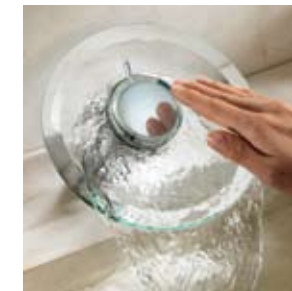

A reduction to the essential.

Simple – but no mere faucet. Hansaprado is a classic collection featuring luxurious modern design while staying ecologically-friendly. Its attractive and high-quality design can be easily integrated in both modern and traditional bathrooms. While providing a full stream of water, the Hansaprado offers a pre-adjustable water volume restriction. The Hansaprado's integrated scalding protection feature can be adjusted individually, not only reducing the risk of scalding but also the power required, lowering the consumption of hot water.

Water creates magnificent spectacles.  
Make it memorable.

Hansacanyon is pure design and technology excellence. Form – uncompromising, extravagant and exciting. Function – a brand new concept in water flow – an open, visible spout. And along the way, the water stream is illuminated and varies its color from cool blue to a warm red according to temperature. The entire operation of the Hansacanyon is electronically controlled with a touch pad. With its strict, unusually angular profile, Hansacanyon throws an entirely new light on the interpretation of the water experience.

Water is natural and fresh.  
In your bathroom,  
it's Hansamotion.

Just like from a mountain stream, Hansamotion interprets the water element as the source of vitality and power. The running water from the Hansamotion is shaped to make contact with your skin in its most original form. The water feels more energetic and is presented in a fascinating, chalice-like open watercourse. When contrasted with geometric bathroom architecture, the Hansamotion sets an intriguing accent. With Hansamotion, experience forms that until now have never been seen in bathrooms.